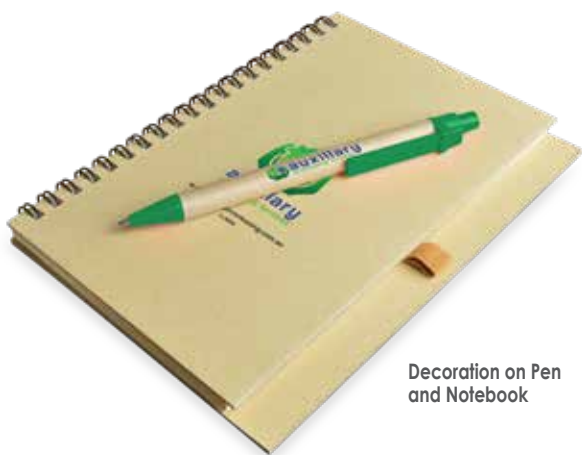

Decoration on Pen and Notebook